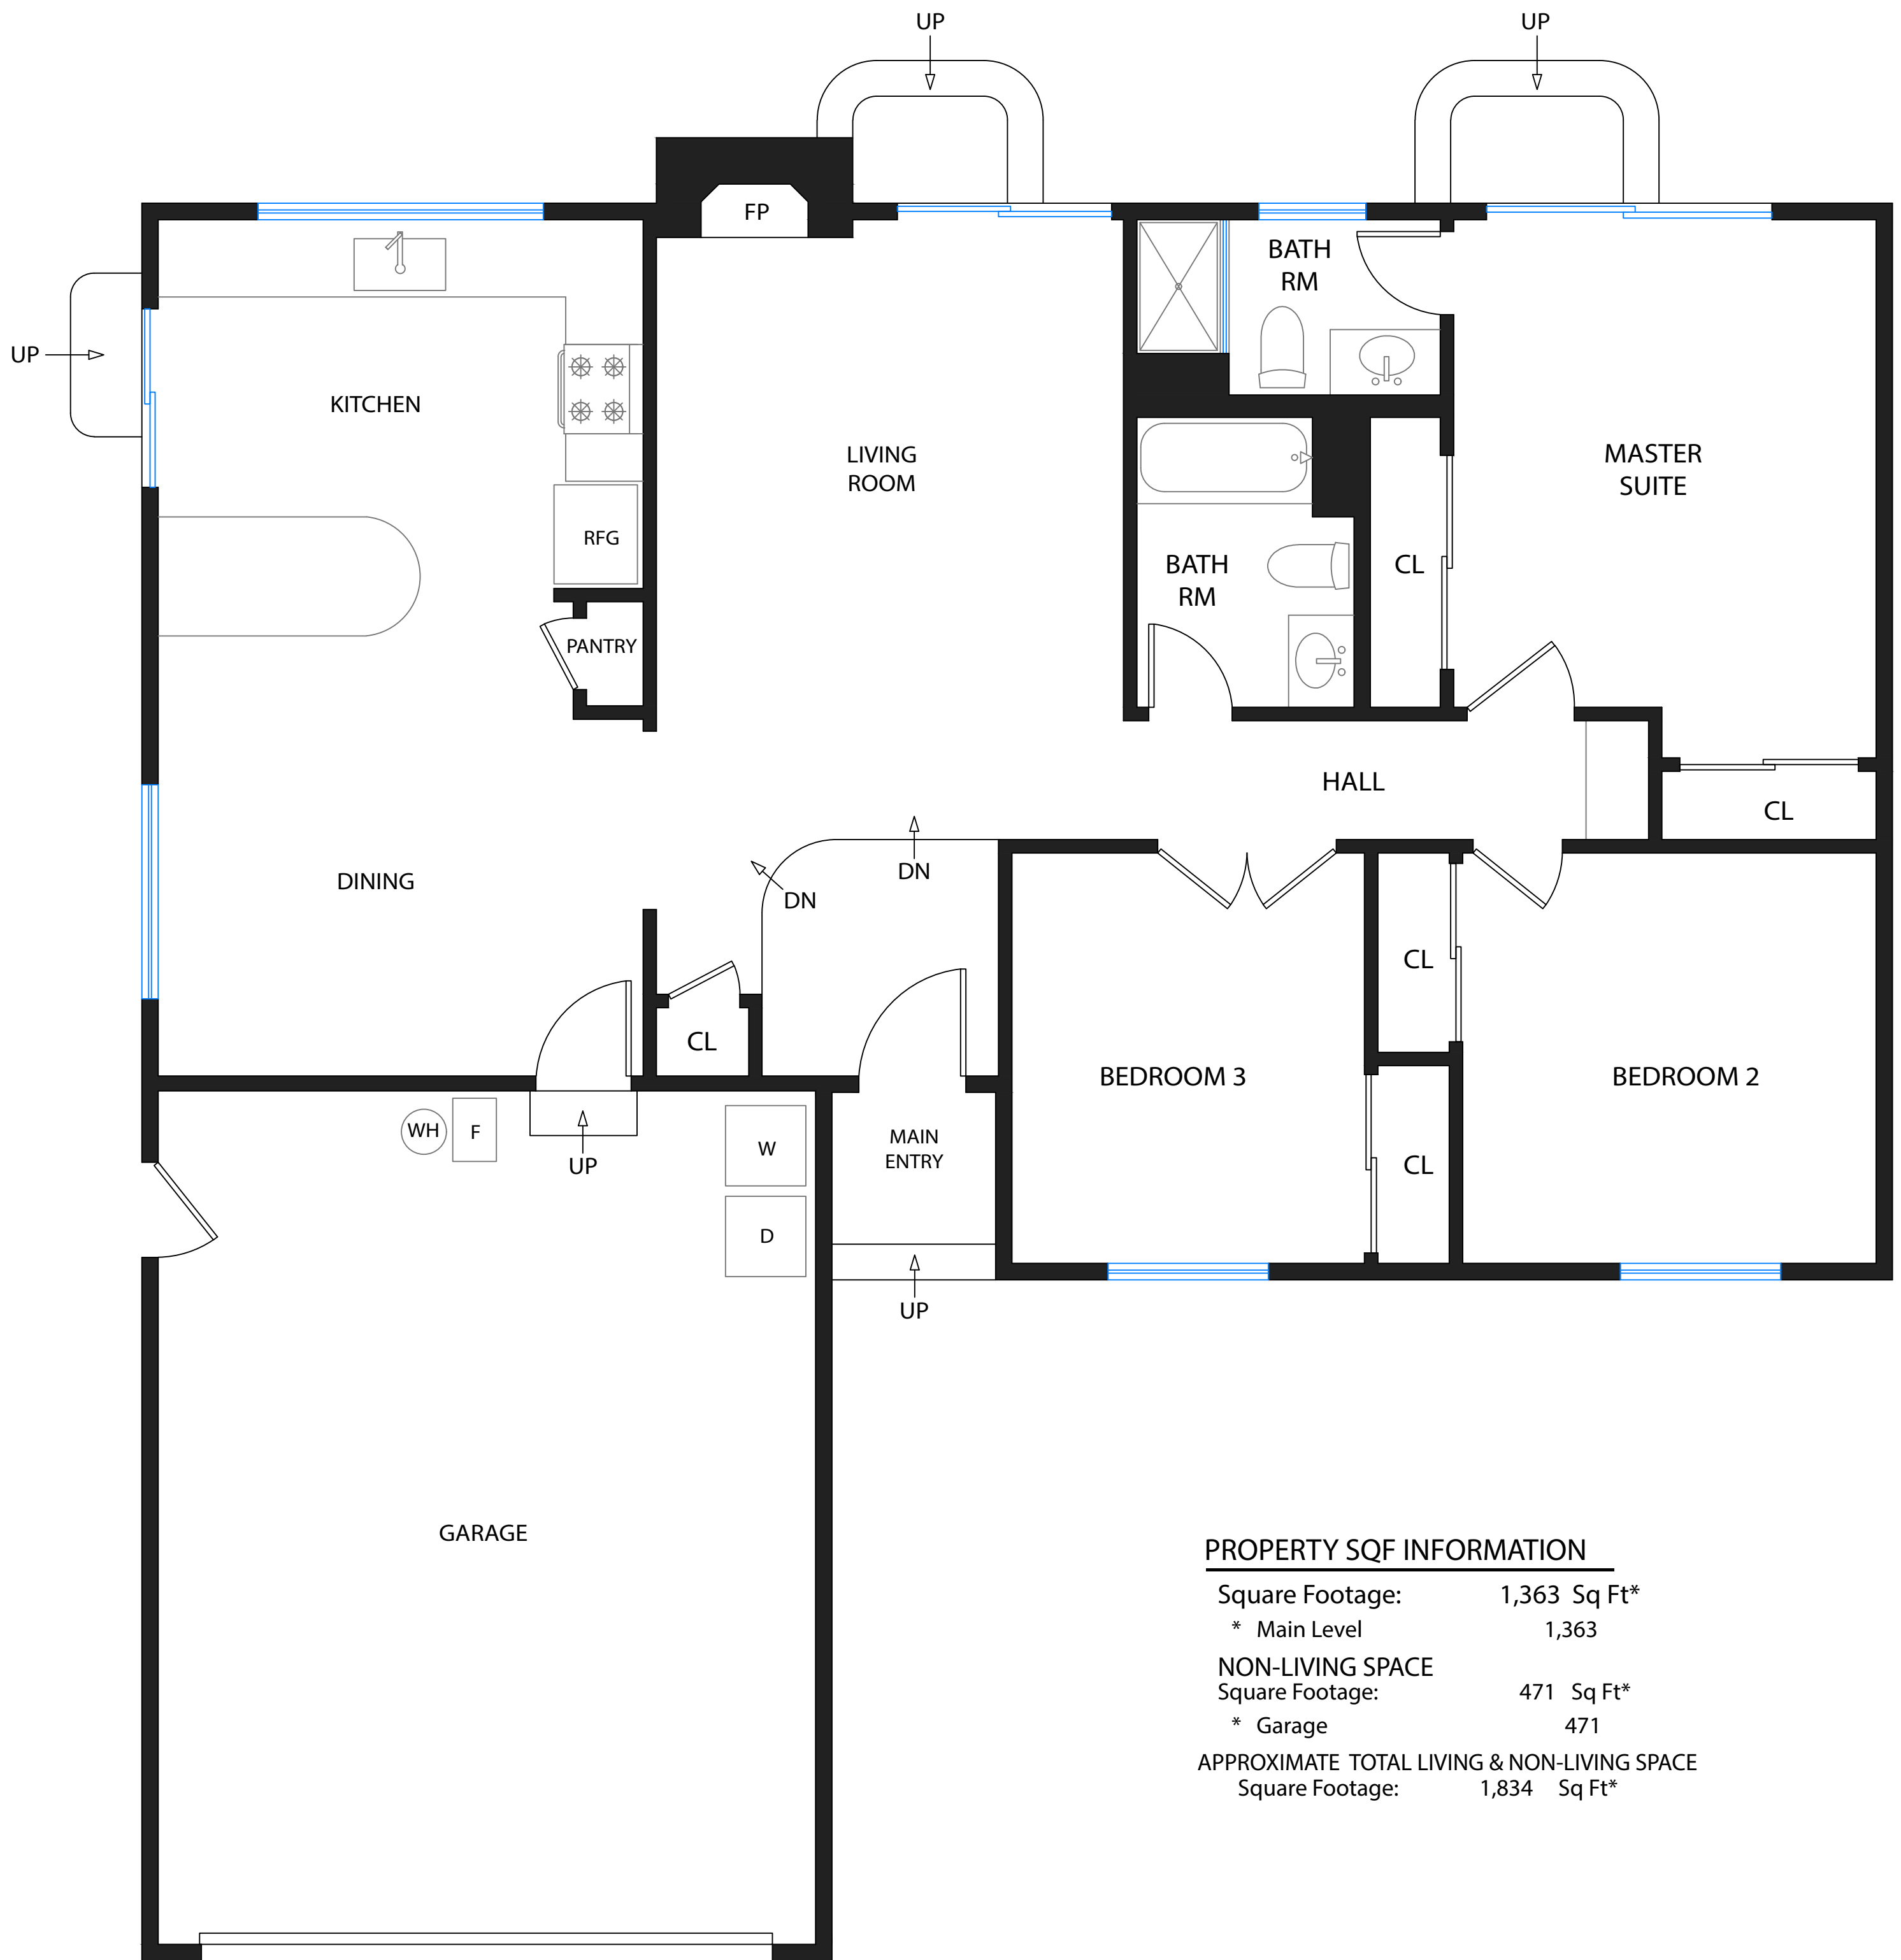

4967 Minas Dr.

San Jose, CA. 95136

PROPERTY SQF INFORMATION

Square Footage: 1,363 Sq Ft*
* Main Level 1,363

NON-LIVING SPACE
Square Footage: 471 Sq Ft*
* Garage 471

APPROXIMATE TOTAL LIVING & NON-LIVING SPACE
Square Footage: 1,834 Sq Ft*